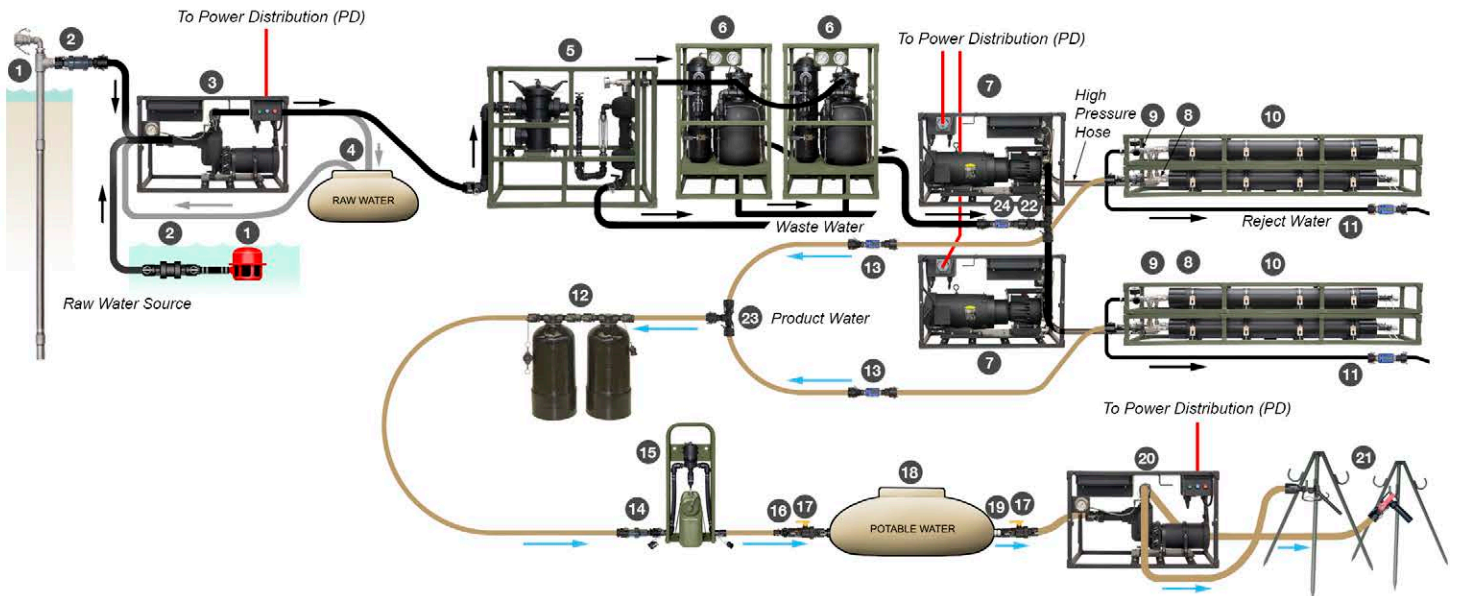

LWPS Electric Powered Water Desalination and Purification System with Enhanced Production Module

The E-LWPS EPM, (Lightweight Water Purification System - Enhanced Production Module), is the fifth extended capability module which can be added to the system to produce up to twice the water production with a significant fuel reduction.

Because of the LWPS' unique flow and true scalability, production is increased by adding a second set of high pressure pump and RO modules to the base system. Production of up to 600 GPH/10 GPM can be achieved while the total operational footprint is increased by only a few feet.

Motors are 50/60 hz, 3 Phase 208-230/460. Qty 2: High Pressure Pump motor, 42 amps. Qty 2: Low Pressure Pump motors, 15.8 amps. Power required is 57.9 amps, 13KW. Both models of the E-LWPS can be supported with a 15KW or larger MEPDIS-R panel. Hubble plugs are installed on all pumps.

Key

1. Intake Strainer or OISS	7. High Pressure Pump Module	13. Product Water Flow Meter	19. Male to Male Adapter
2. Raw Water Check Valve	8. RO Inlet Flow Meter	14. Product Water Check Valve	20. Product Water Distribution Pump Module
3. Raw Water Pump Module	9. RO Reject Control Valve	15. Chlorine Injector	21. Product Water Distribution Assembly
4. Optional 1K Raw Water Tank	10. Reverse Osmosis Module	16. Hose to Product Water Tank Adapter	
5. Strainer Separator Module	11. Reject Water Flow Meter	17. Product Water Ball Valve	
6. Media Cartridge Filter Module	12. Optional CBRN Module	18. 3K Product Water Tank	
			22. EPM Raw Water tee
			23. EPM Product Water tee
			24. EPM Raw Water Flow Meter