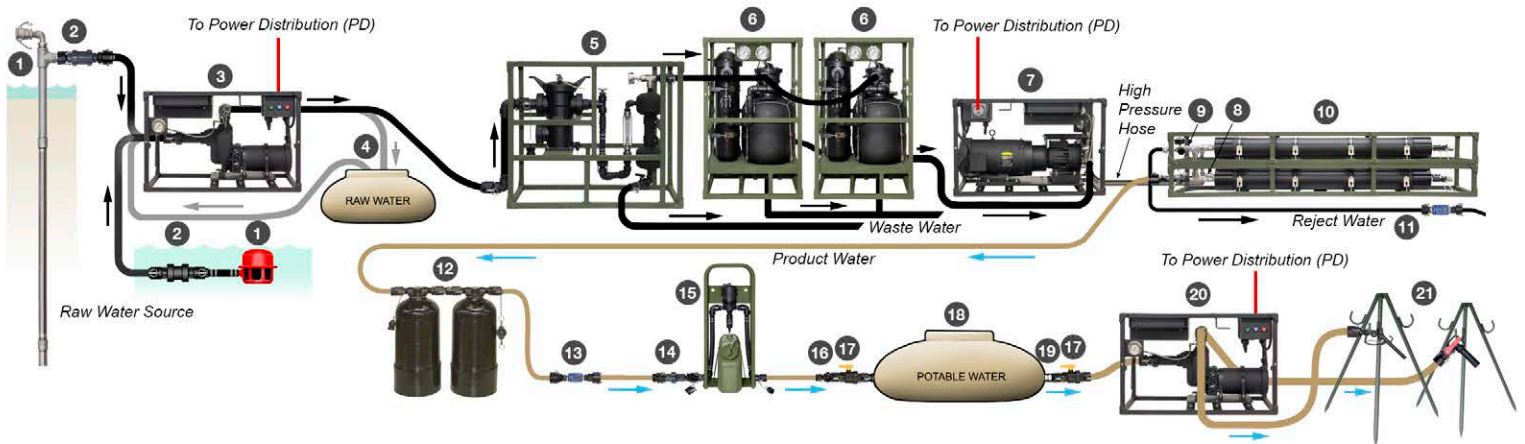

## Lightweight Water Purification System with Enhanced Production Module

The LWPS is a modular, portable and scalable reverse osmosis water purification system that can achieve absolute water purification in any field condition. It was developed for use by military forces, highly mobile teams in remote areas, and emergency/disaster relief personnel. The system's versatility provides for self-contained water purification, storage and distribution without the need for external power or HME. The LWPS is able to provide sustainable water purification support in expeditionary environments.

The LWPS has an easy access, open frame design and all connections are quick-release for easy maintenance and quick element or parts replacement. It is ALL SOURCE CAPABLE™, able to purify fresh, brackish and sea water, even water contaminated with nuclear, chemical and biological (NBC) agents.

## LWPS Electric Powered Water Desalination and Purification System

The E-LWPS is the electric version of the diesel LWPS and its performance and reliability is identical to the diesel configuration. Utilizing electric motors to power the Raw Water Pump, the High Pressure Pump and the Product Water Pump, the E-LWPS operates on standard military (TQG) or civilian generators with an output of 30 kw. All other modules are compatible and function the same way as with the diesel LWPS, including the EPM (Enhanced Production Module) and the ECMs (Extended Capability Modules). Production of up to 300 GPH/5 GPM can be achieved.

Because of the LWPS' unique flow and true scalability, production is increased by adding a second set of high pressure pump and RO modules to the base system. Production of up to 600 GPH/10 GPM can be achieved while the total operational footprint is increased by only a few feet.