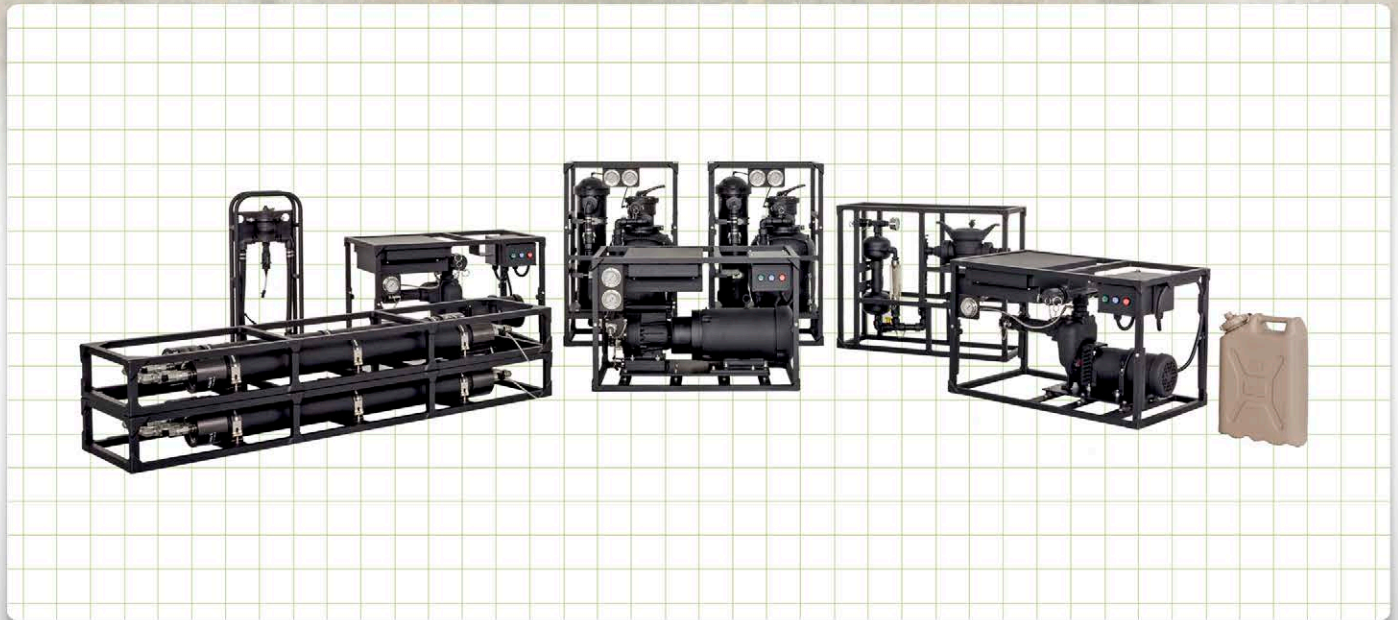

E-LWPS

ELECTRIC LIGHTWEIGHT WATER PURIFICATION SYSTEM

*Scalable, Modular Design
Quiet and Powerful
Reverse Osmosis Water Purification*