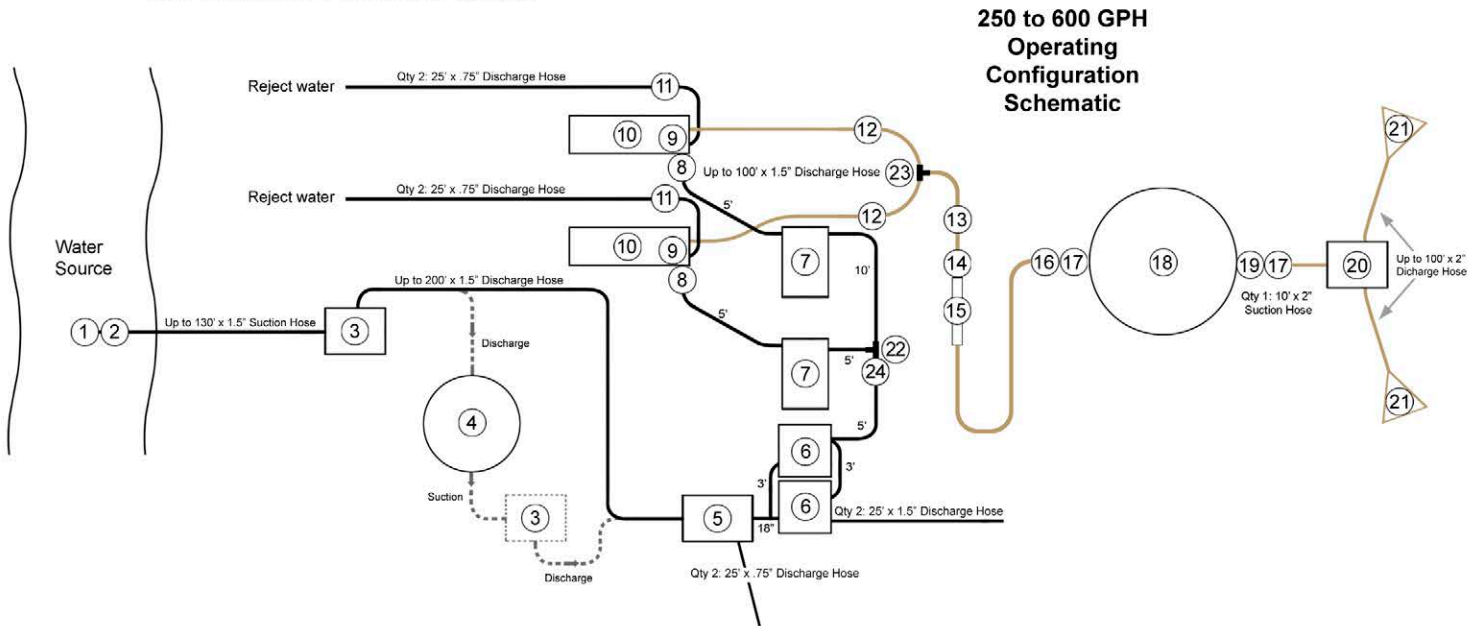

Lightweight Water Purification System with Enhanced Production Module

The LWPS is a modular, portable and scalable reverse osmosis water purification system that can achieve absolute water purification in any field condition. It was developed for use by military forces, highly mobile teams in remote areas, and emergency/disaster relief personnel. The system's versatility provides for self-contained water purification, storage and distribution without the need for external power or HME. The LWPS is able to provide sustainable water purification support in expeditionary environments.

The LWPS has an easy access, open frame design and all connections are quick-release for easy maintenance and quick element or parts replacement. It is ALL SOURCE CAPABLE™, able to purify fresh, brackish and sea water, even water contaminated with nuclear, chemical and biological (NBC) agents.