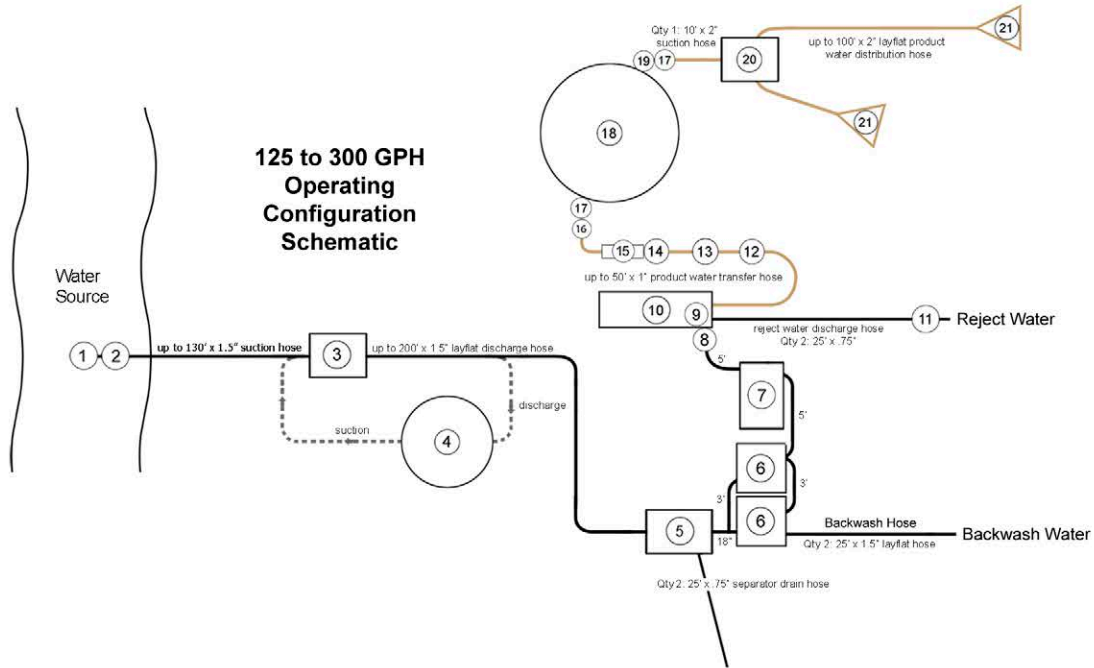

Lightweight Water Purification System